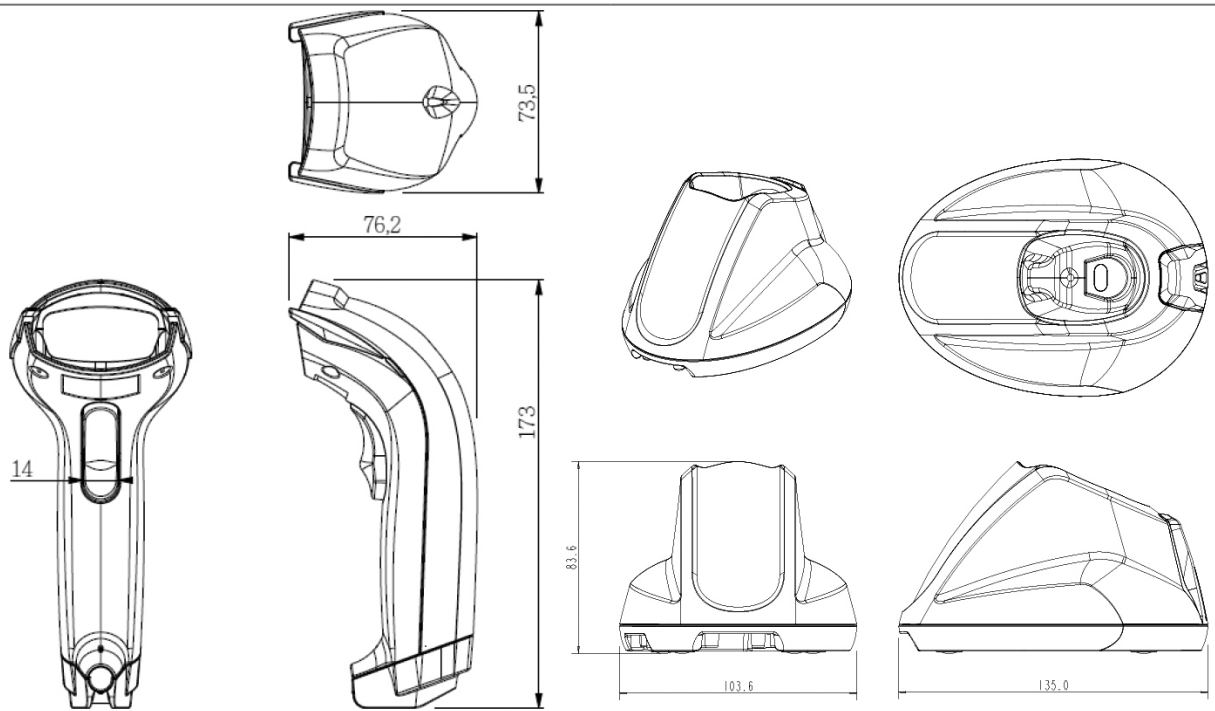

SM425

Cable bending test	30 times/min@500g/90°
Drop resistance	150 cm (59.05 inches)

BARCODE SUPPORTATI

1D SYMBOLOGIES

UPC-A, UPC-E, EAN-8/JAN-8, EAN-13/JAN-13, Code 39, Code 128, Interleaved 25, Industrial 25, Matrix 25, Codabar/NW7, Code 93, China Post, MSI/Plessey, Telepen, GS1 Databar Omni-directional, GS1 Databar Limited, GS1 Databar Expanded

2D SYMBOLOGIES

Data Matrix, PDF 417, QR Code, Micro PDF 417, Micro QR Code, Aztec, Dotcode, Maxi Code, Han Xin Code