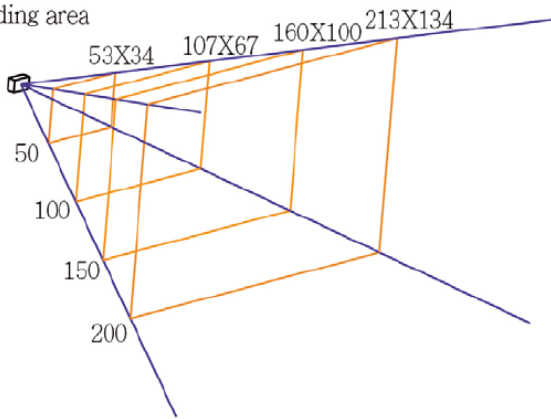

PERFORMANCE

Light source	White light LED
Sensor	1280 (H) x 800 (V) pixels
Field of view	Horizontal - 55°, Vertical - 35°
Scan rate	60 fps (at full resolution)
Reading distance	250mm@20mil/0.5mm, PCS90%
Print contrast ratio (min.)	PCS25%
Resolution	3mil/0.076mm@PCS90% Code39, 5mil/0.127mm@PDF417
Reading angle Pitch angle Skew tolerance	Test Conditions: Code 39, 10mil/0.25mm,PCS90% 5°~60° (±5°) 5°~60° (±5°)
Ambient light	100,000 Lux Max.
Sealing	IP42 water and dust protection

SM425

Cable bending test	30 times/min@500g/90°
Drop resistance	150 cm (59.05 inches)

BARCODE SUPPORTATI

1D SYMBOLOGIES

UPC-A, UPC-E, EAN-8/JAN-8, EAN-13/JAN-13, Code 39, Code 128, Interleaved 25, Industrial 25, Matrix 25, Codabar/NW7, Code 93, China Post, MSI/Plessey, Telepen, GS1 Databar Omni-directional, GS1 Databar Limited, GS1 Databar Expanded

2D SYMBOLOGIES

Data Matrix, PDF 417, QR Code, Micro PDF 417, Micro QR Code, Aztec, Dotcode, Maxi Code, Han Xin Code

READING RANGE

Barcode mil/Depth of field mm

Reading area

	30~70 mm
3mil Code39	20~80 mm
4mil Code39	20~100 mm
5mil Code39	20~120 mm
6mil Code39	20~170 mm
10mil Code39	20~200 mm
13mil Code39	20~250 mm
20mil Code39	30~180 mm
20mil QR Code	30~110 mm
20mil PDF417	30~180 mm
20mil Data Matrix	30~180 mm