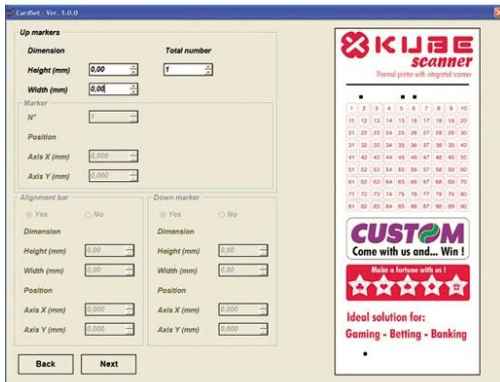

### Lottery printers-Kube II Scanner

KUBE II SCANNER is the combination of a high performance scanner for cards and betting slips and a high speed thermal printer with stacker unit. KUBE II SCANNER works with standard lottery cards, 82 millimetre large and having a maximum length of 350 millimetres. It is capable of reading barcodes in combination with coupons and betting slips. The betting slips are printed on 80/82.5mm large paper, and the printer manages a paper roll with 150 mm diameter. The printed betting slips can be validated by printing the words "you won" or "validated" on them.

The one product for a complete solution !

- Scans cards
- Quickly prints betting slips
- Verifies and validates betting slips

Reads the barcode on the betting slip, checks its validity and validates the betting slip

## CHARACTERISTICS

- Embedded scanner
- Barcode reading
- Large paper roll
- Intelligent coupon scanning
- Branding feature to void ticket

## EXCLUSIVE FEATURES

- Embedded scanner
- Barcode reading
- Large paper roll
- Intelligent coupon scanning
- Branding feature to void ticket
- Compact all-in-one unit
- 203 DPI printing resolution
- Memory expansion up to 2GB
- Mass Storage
- Windows and Linux drivers